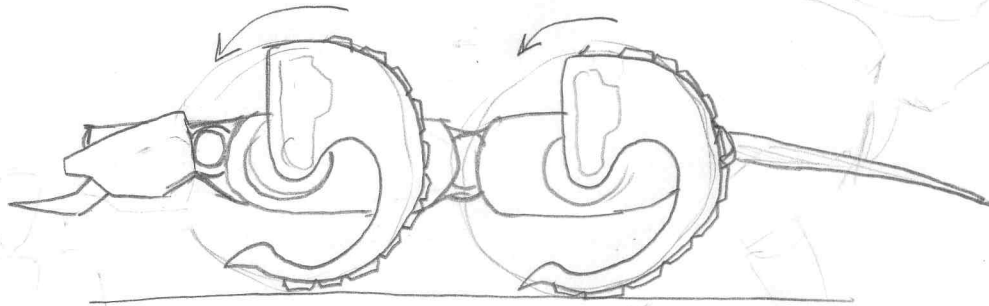

BECKOID :

Like idea of looking like a cat/mountain lion in Mark's drawings

GECKOID

CRABBOT:

SIDE VIEW:

"KHEX"
ROTATING
FRONT
LEGS
FOR
CLIMBING

ELECTRICAL AND
PNEUMATIC
SUPPLIES
"SPRAWLITA"
THRUSTING
BACK LEGS
FOR
PUSHING

RETRACTABLE
CLAW

DRY
ADHESIVE
TRACTION
PADS

SDM
EMBEDDED
ON BOARD
COMPUTER

SHARP
HARD
POINT

FLEXURES

DRY ADHESIVE
PADS