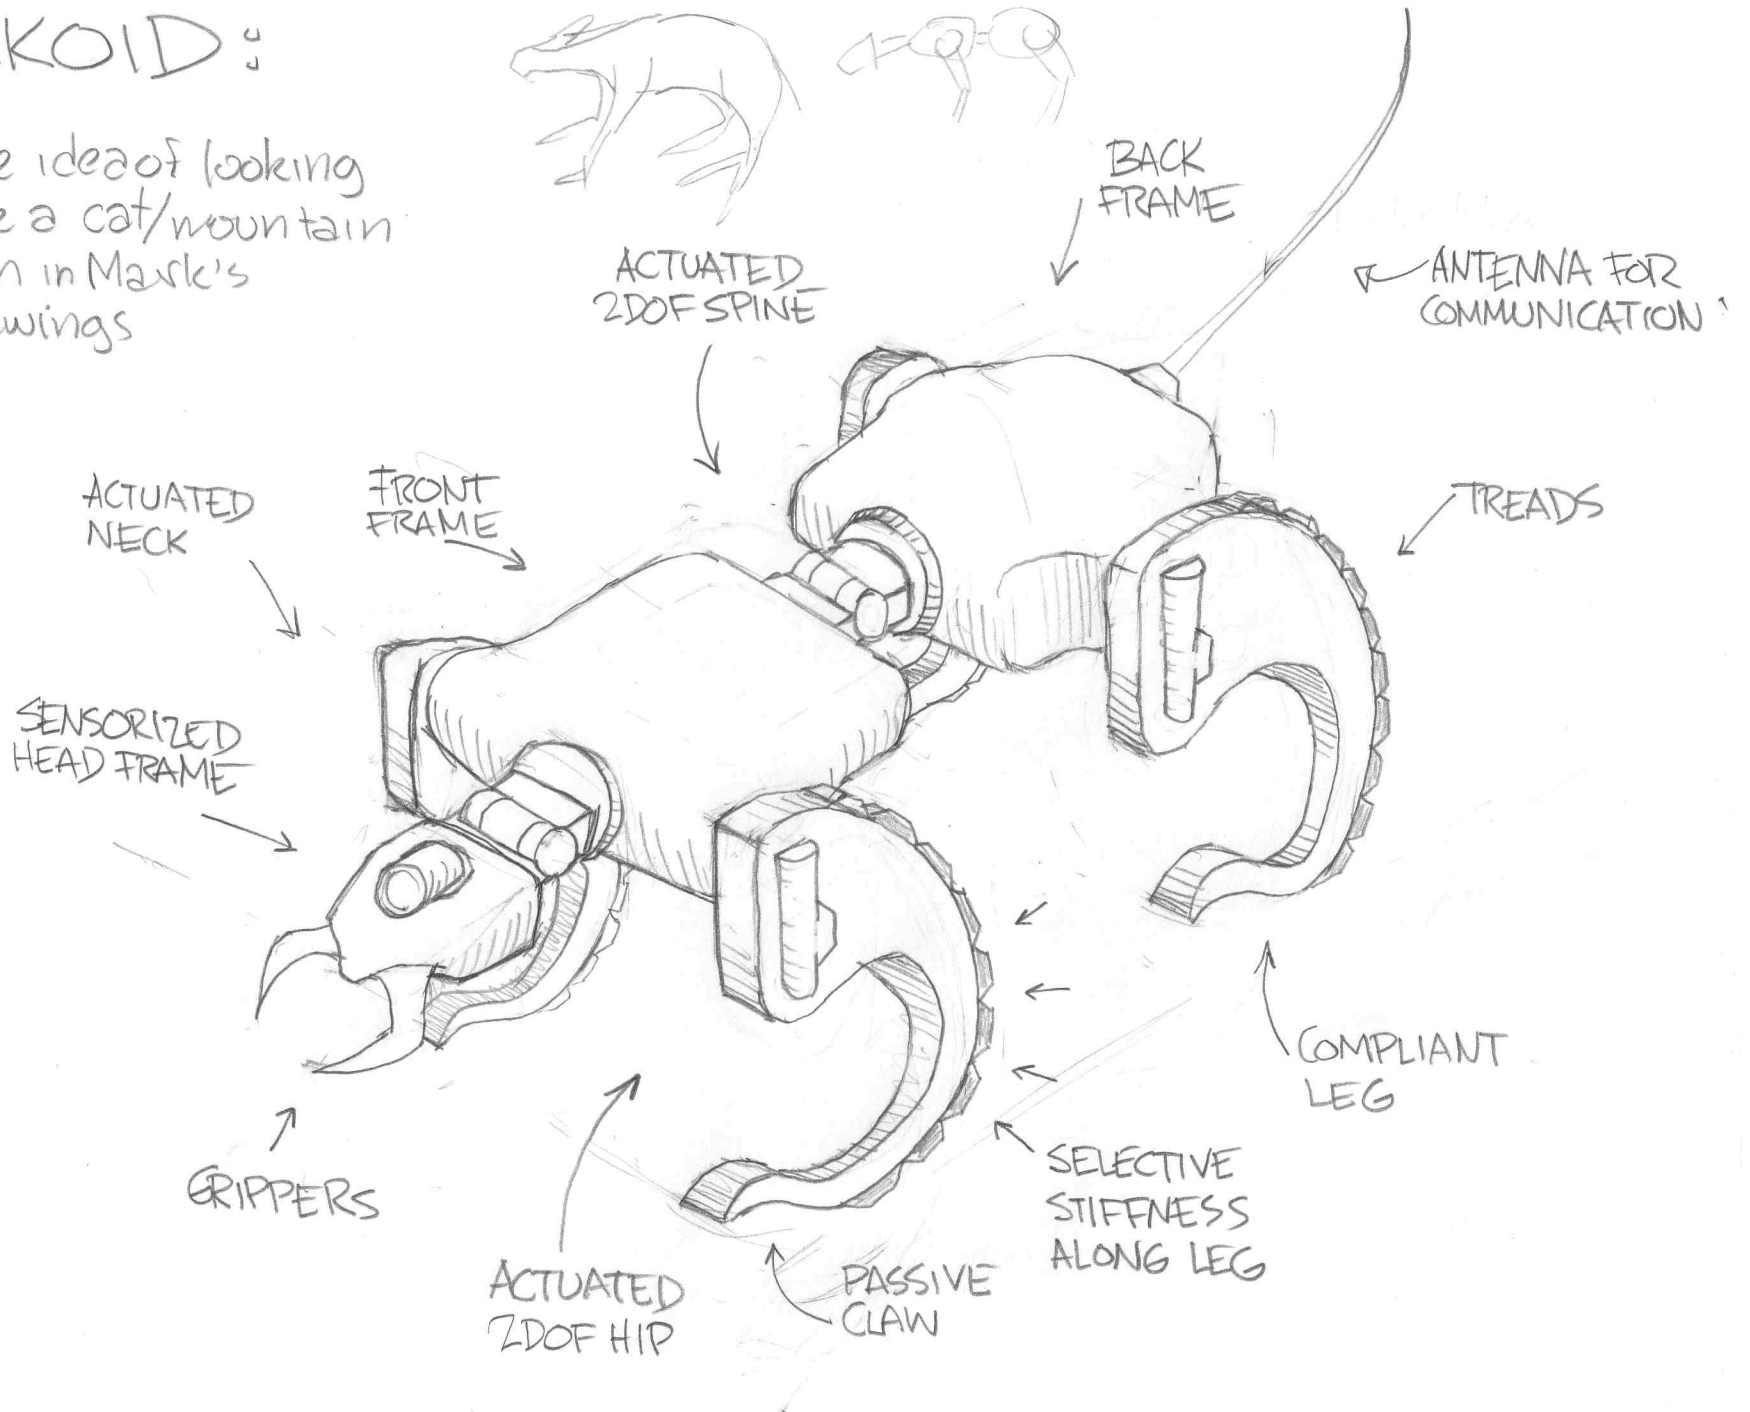

BECKOID :

Like idea of looking like a cat/mountain lion in Mark's drawings

GECKOID

CRABBOT:

SIDE VIEW:

"KHEX"
ROTATING
FRONT
LEGS
FOR
CLIMBING

ELECTRICAL AND
PNEUMATIC
SUPPLIES
"SPRAWLITA"
THRUSTING
BACK LEGS
FOR
PUSHING

RETRACTABLE
CLAW

DRY
ADHESIVE
TRACTION
PADS

SDM
EMBEDDED
ON BOARD
COMPUTER

SHARP
HARD
POINT

FLEXURES

DRY ADHESIVE
PADS