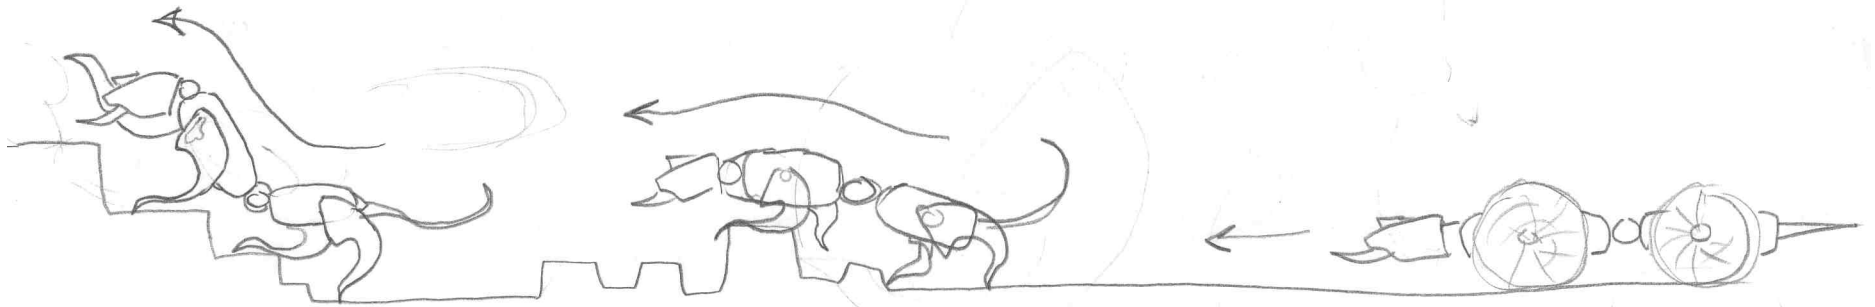

BECKOID :

Like idea of looking like a cat/mountain lion in Mark's drawings

GECKOID

CRABBOT:

SIDE VIEW:

"KHEX"
ROTATING
FRONT
LEGS
FOR
CLIMBING

ELECTRICAL AND
PNEUMATIC
SUPPLIES
"SPRAWLITA"
THRUSTING
BACK LEGS
FOR
PUSHING

RETRACTABLE
CLAW

DRY
ADHESIVE
TRACTION
PADS

SDM
EMBEDDED
ON BOARD
COMPUTER

SHARP
HARD
POINT

FLEXURES

DRY ADHESIVE
PADS